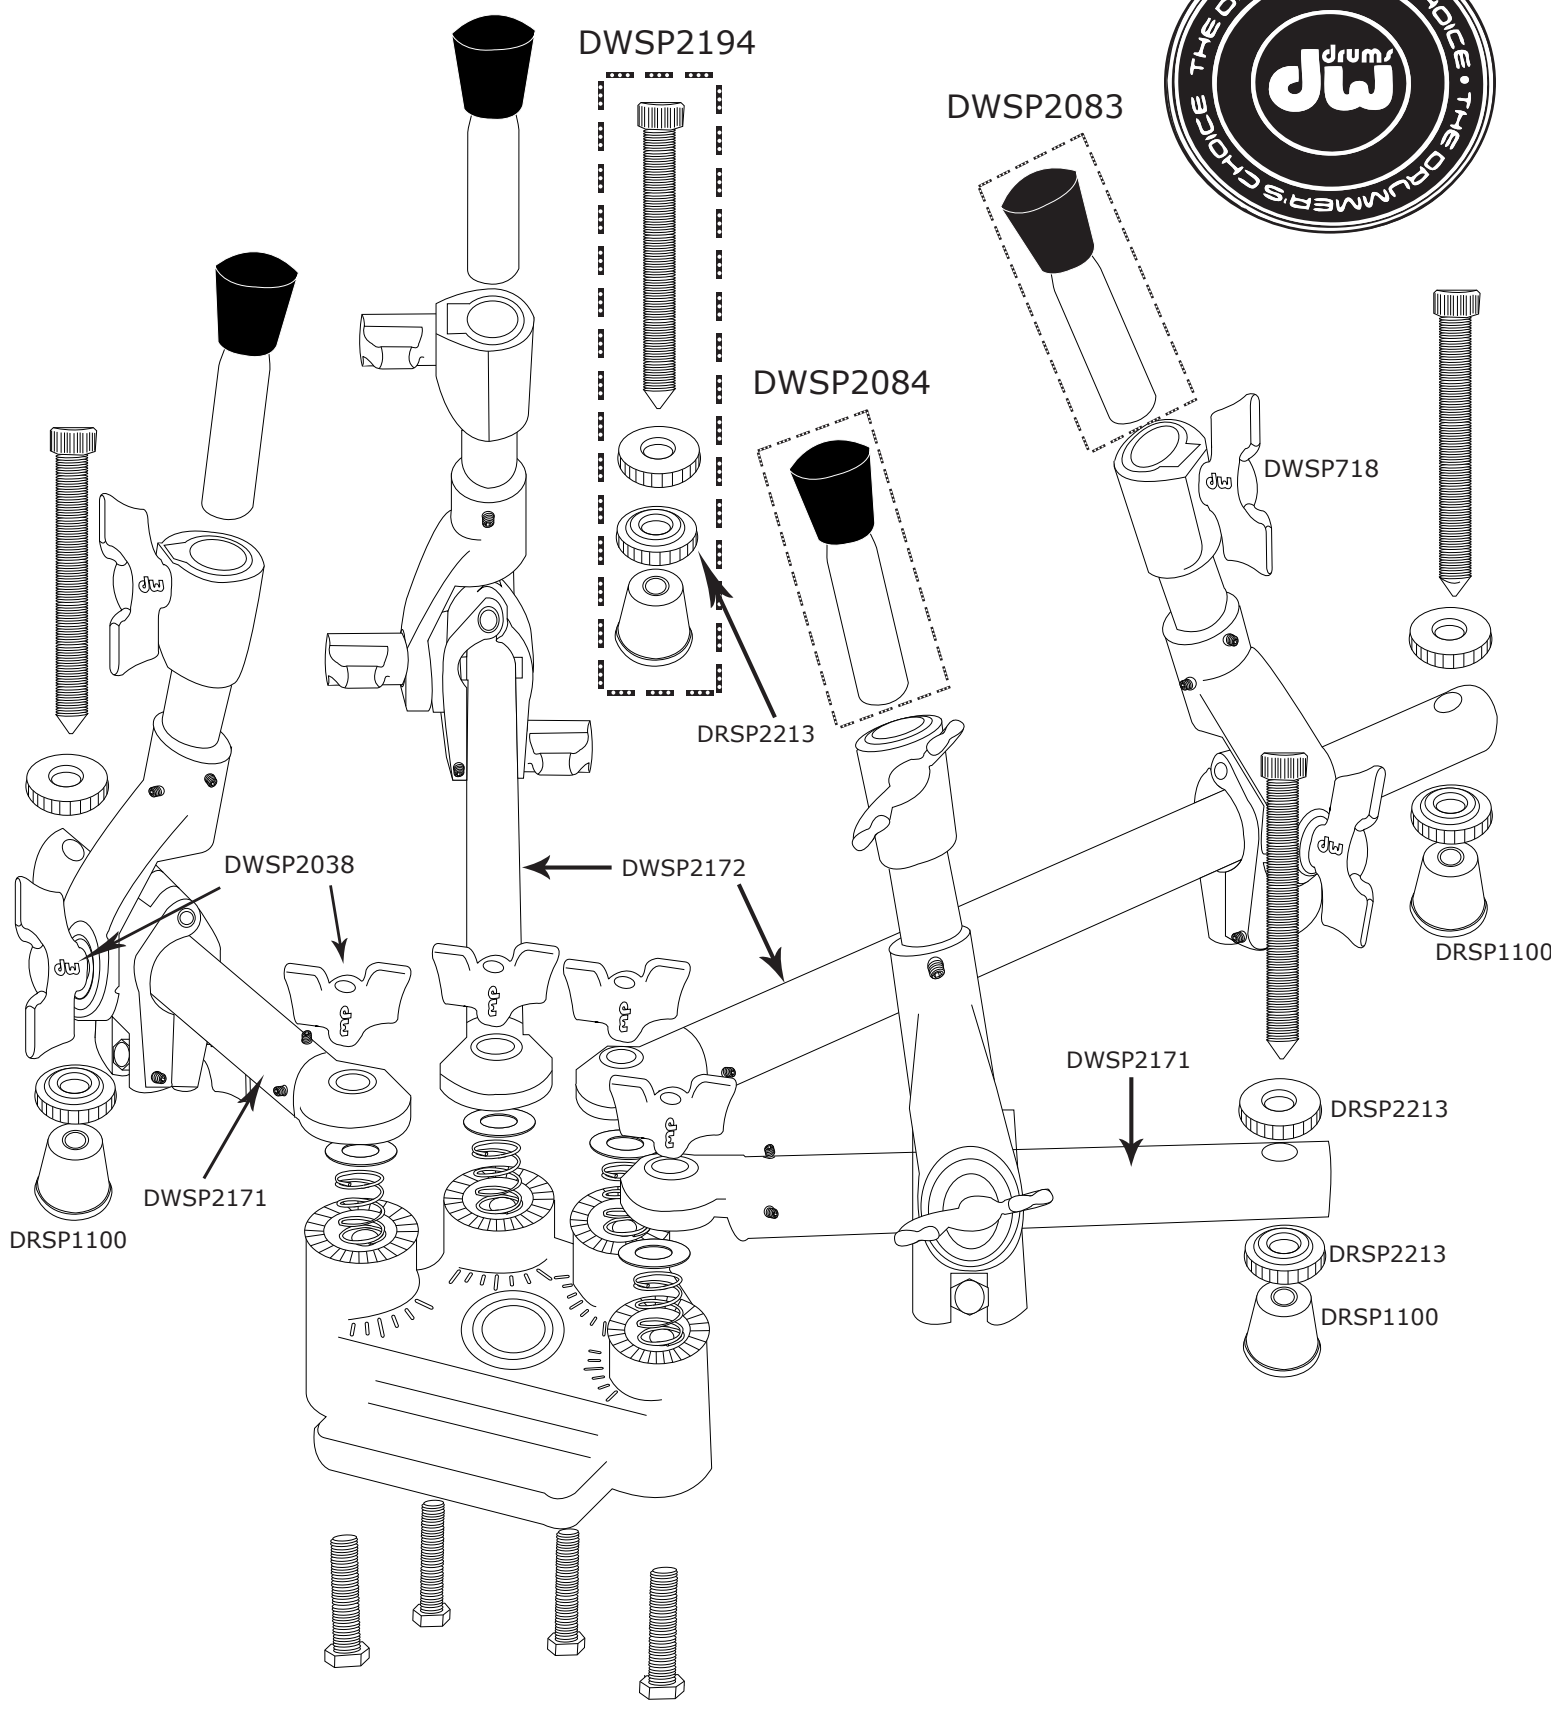

9909 DW Bass Drum Lifter

9909 DW Bass Drum Lifter

Part Number

Description

DWSP2194	SPUR ASSEMBLY FOR 9909
DWSP2038	Wing Nut, 8mm for 9909
DWSP2084	SHORT TUBE FOR 9909 LIFTER
DWSP2083	LONG TUBE FOR 9909 LIFTER
DWSP2172	LONG LEG FOR 9909
DRSP1100	BASS DRUM SPUR FOOT ONLY, RUBBER
DWSP2171	SHORT LEG FOR 9909
DRSP2213	KNURLED BASS DRUM SPUR NUT, CHROME
DWSP2172	LONG LEG FOR 9909
DWSP718	DW WING SCREW, 6MM