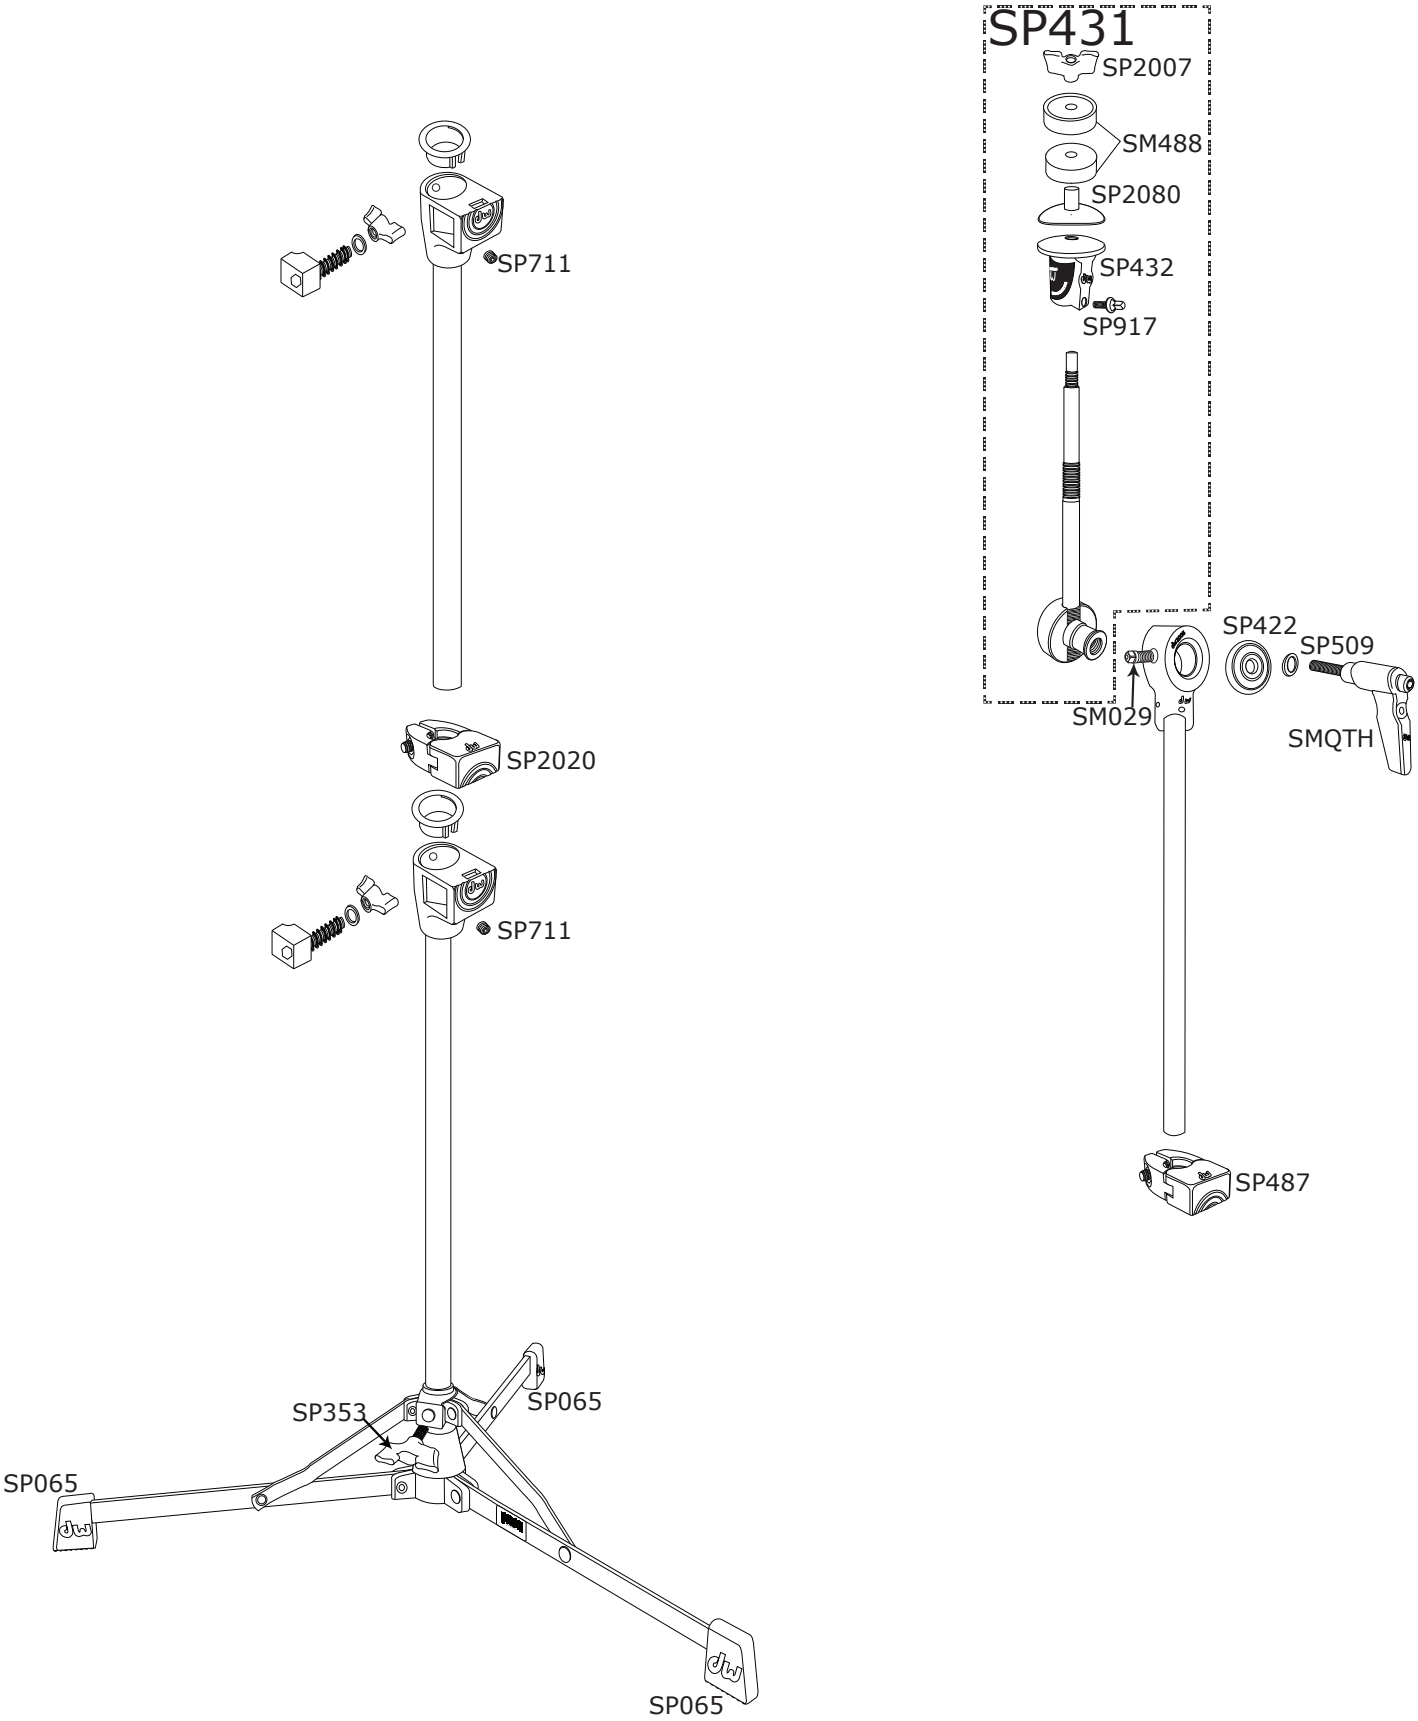

# 6710 DW Cymbal Stand

# 6710 DW Cymbal Stand

<u>Part Number</u>	<u>Description</u>
DWSMQTH	QUICK TURN HANDLE FOR CYM TILT 5/16X3/4
DWSM029	3/8" DRUM KEY SCREW (4 PACK)
DWSP065	RUBBER FOOT
DWSP353	8MM DW WING SCREW
DWSP422	1-1/8" STEEL WASHER
DWSP431	TILTER ASSEMBLY
DWSP432	CYMBAL SEAT FOR TILTER ASSEMBLY
DWSP487	5/8" MEMORY LOCK
DWSM488	PAIR OF TOP AND BOTTOM FELTS W/ WASHER
DWSP509	RATCHET BOLT WASHER
DWSP711	SET SCREW
DWSP917	DRUM KEY SCREW
DWSP2007	8MM WING NUT
DWSP2020	3/4" MEMORY LOCK
DWSP2080	BLACK PLASTIC CYMBAL SLEEVE