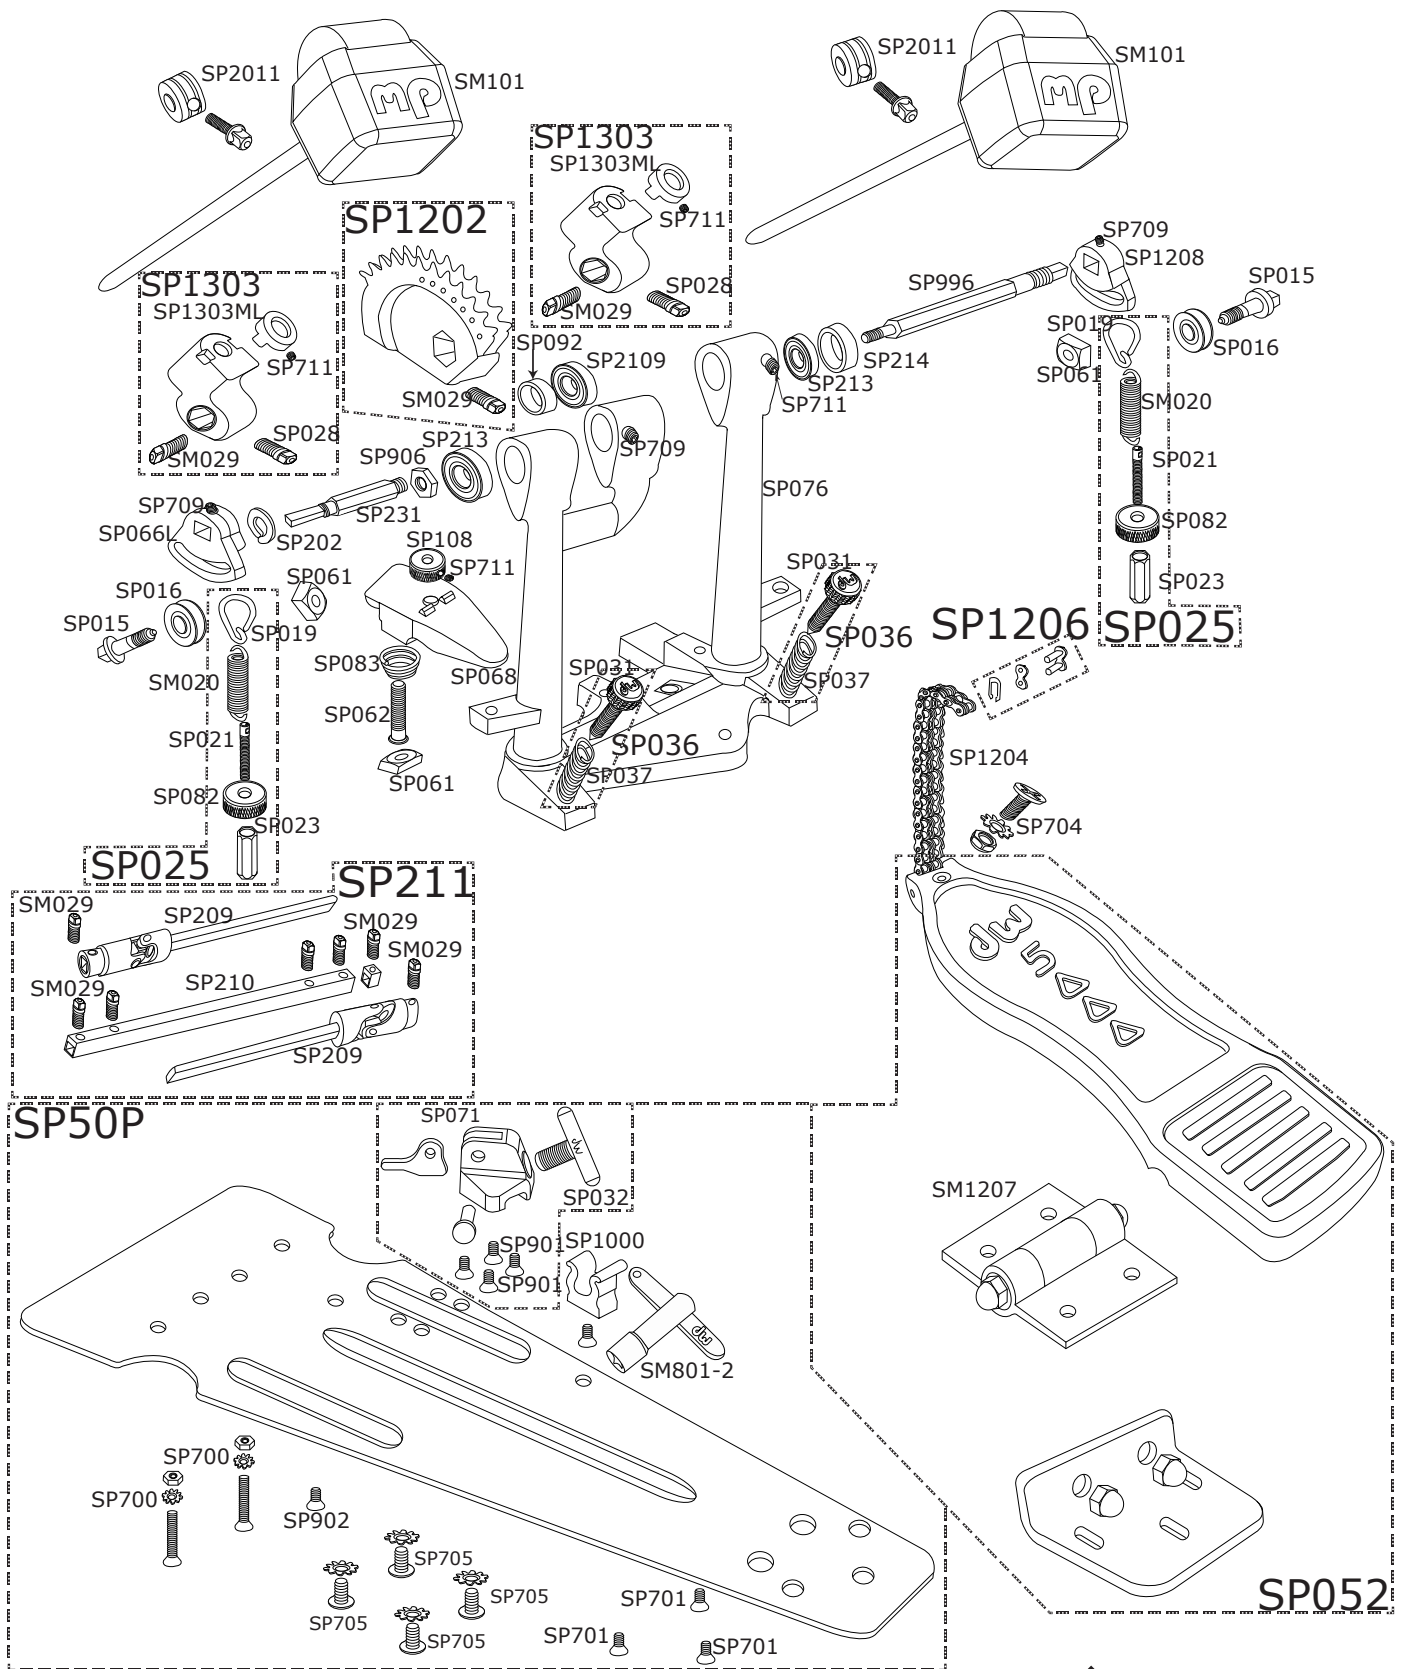

5002ADS DW Double Pedal Primary

5002ADS DW Double Pedal Primary

Part Number	Description
DWSP015	SQUARE HEAD SCREW FOR ROCKER HUB
DWSP016	ROCKER HUB
DWSP019	ROCKER TRIANGLE HOOK
DWSP020	SPRING W/FELT INSERT
DWSP021	10-32 X 1.95 SPRING SCREW
DWSP023	SPRING HEX LOCK NUT
DWSP025	STANDARD SPRING ASSEMBLY
DWSP028	1/4-20 X 9/16" DRUM KEY SCREW (4 PACK)
DWSP029	3/8" DRUM KEY SCREW (4 PACK)
DWSP031	PEDAL SPUR
DWSP032	5/16-18 X 1" WING SCREW, TOE CLAMP BLOCK
DWSP036	PEDAL SPUR W/ 037 SPRING
DWSP037	SPRING
DWSP50P	PEDAL PLATE WITH DUAL ADJ. HOOP CLAMP
DWSP052	COMPLETE SOLID FTBD ASSY W/ BRKT & HINGE
DWSP061	SQUARE NUT
DWSP062	TOE CLAMP SCREW
DWSP066L	STROKE ADJUSTMENT LEFT WITH SQUARE
DWSP068	TOE CLAMP
DWSP071	TOE CLAMP BLOCK ASSEMBLY
DWSP076	BASE CASTING
DWSP082	10-32 KNURLED STEP NUT
DWSP083	SPRING
DWSP092	3/4" BUSHING
DWSP101	TWO WAY BEATER (SMART PACK)
DWSP108	1/4-20 KNURLED NUT
DWSP202	SNAP RING
DWSP209	LINKAGE DRIVE ASSEMBLY W/ UNIVERSAL
DWSP210	MIDDLE EXTRUSION
DWSP211	COMPLETE LINKAGE DRIVE ASSEMBLY
DWSP213	7/8" BEARING
DWSP214	7/8" OUTER BUSHING
DWSP231	LINKAGE HEX SHAFT
DWSP700	SCREW, NUT AND WASHERS BASE CASTING (2 PACK)
DWSP701	BACK HEEL SCREW (2 PACK)
DWSP704	SCREW, U-CLIP, NUT FOR PEDAL CHAIN
DWSP705	SCREWS WITH WASHER FOR HINGE (4 PACK)
DWSP709	SET SCREW
DWSP711	SET SCREW
DWSP801-2	DW STANDARD STEEL DRUM KEY
DWSP901	FLAT PHIL SMS (4 PACK)
DWSP902	SCREW
DWSP906	HEX NUT
DWSP996	HEX SHAFT
DWSP1000	PLASTIC PEDAL KEY CLIP WITH SCREW
DWSP1202	ACCELERATOR SPROCKET WITH SCREW
DWSP1204	CHAIN
DWSP1206	CHAIN CLIP & PIN
DWSP1207	HINGE
DWSP1208	RIGHT SIDE SQUARE STROKE ADJ
DWSP1303	BEATER HUB WITH MEMORY LOCK
DWSP1303ML	BEATER HUB MEMORY LOCK W/SET SCREW
DWSP2011	BEATER WEIGHT
DWSP2109	3/4" BEARING