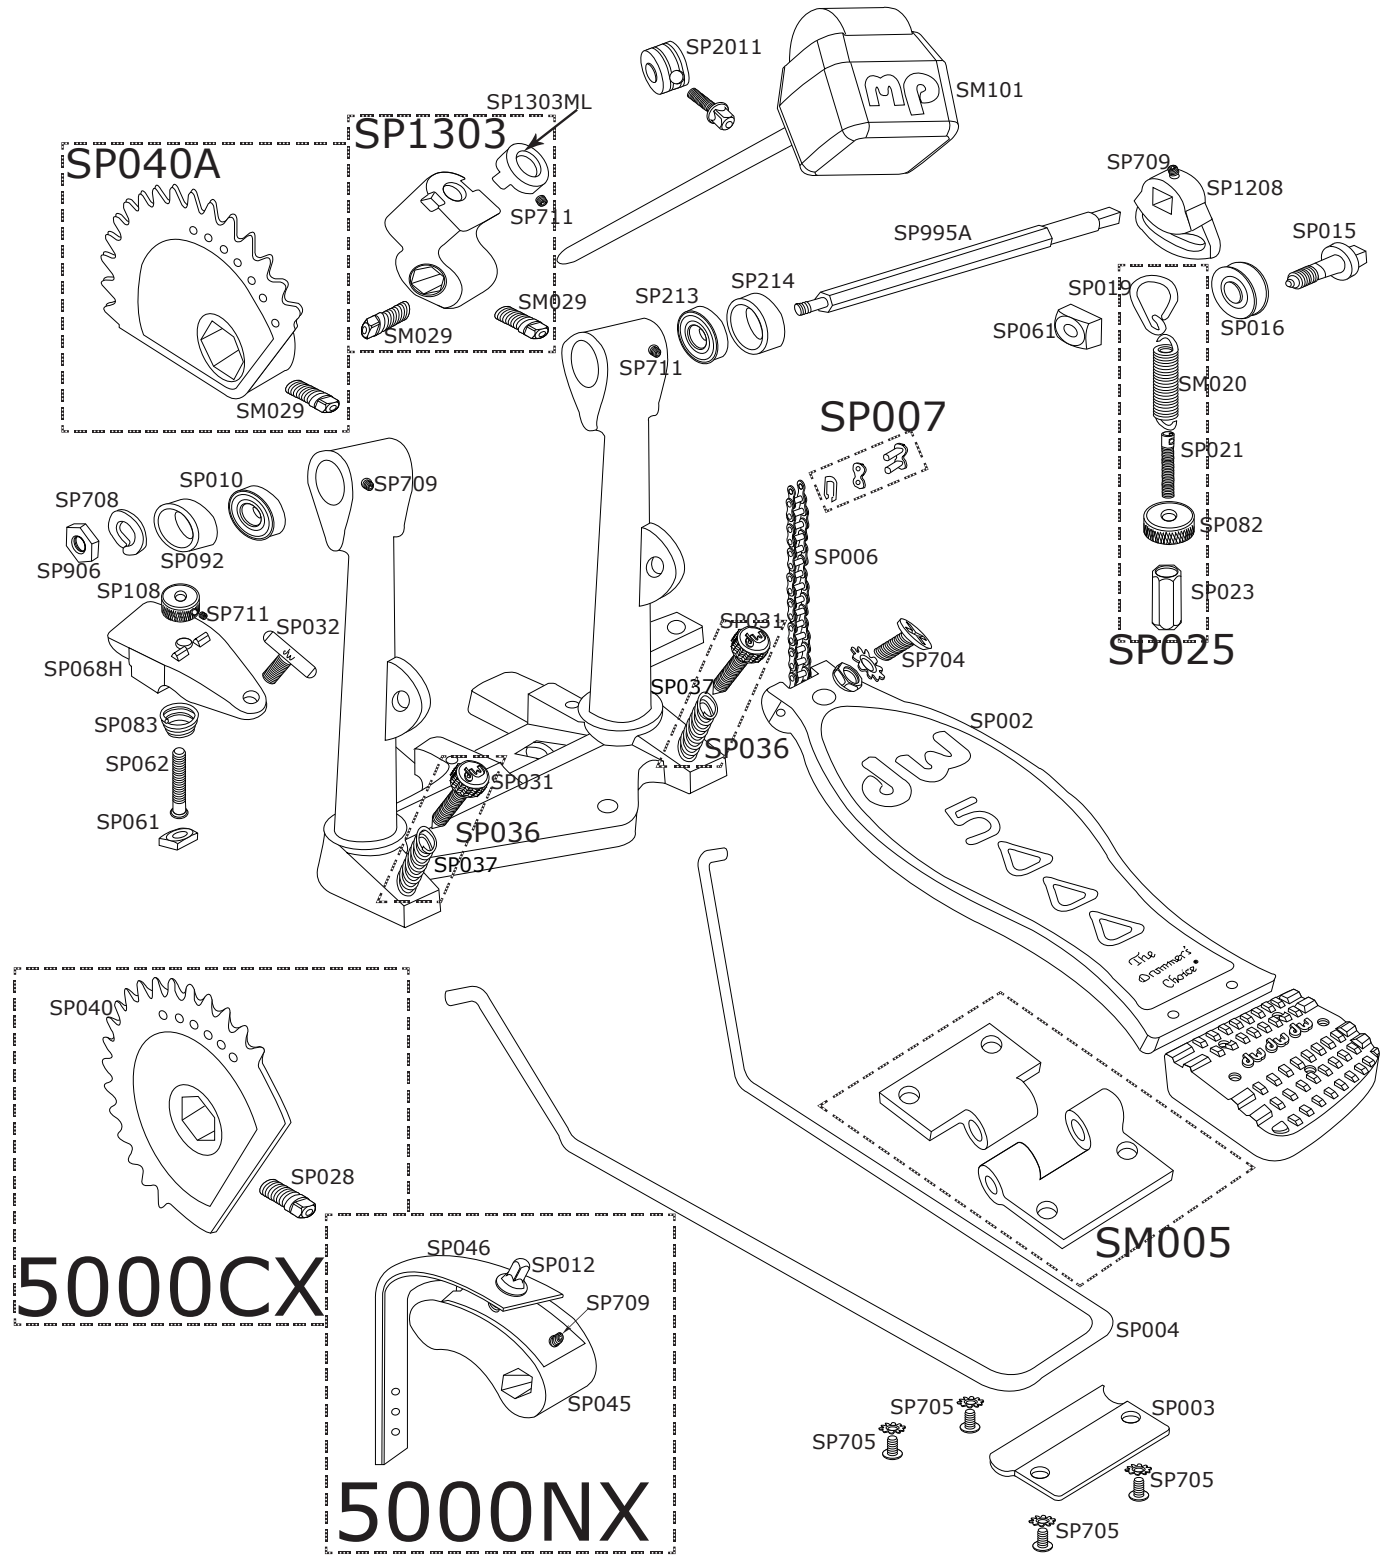

# 5000AX DW Single Pedal

**5000CX**

**5000NX**

# 5000AX DW Single Pedal

<b>Part Number</b>	<b>Description</b>
DWSP003	.168" HEEL CLIP
DWSP004	RADIUS ROD FOR X PEDAL
DWSP005	HEAVY DUTY HINGE
DWSP010	3/4" OD PRECISION BEARING
DWSP012	.472" SCREW W/ COLLAR
DWSP015	SQUARE HEAD SCREW FOR ROCKER HUB
DWSP016	ROCKER HUB
DWSP019	ROCKER TRIANGLE HOOK
DWSP020	SPRING WITH FELT INSERT
DWSP021	10-32 X 1.95 SPRING SCREW
DWSP023	SPRING HEX LOCK NUT
DWSP025	STANDARD SPRING ASSEMBLY
DWSP029	3/8" DRUM KEY SCREW (4 PACK)
DWSP031	PEDAL SPUR
DWSP032	5/16-18 X 1" WING SCREW
DWSP036	PEDAL SPUR W/ 037 SPRING
DWSP037	SPRING
DWSP046	NYLON STRAP W/ TURBO SCREW, PRE CUT
DWSP061	SQUARE NUT
DWSP062	TOE CLAMP SCREW
DWSP068H	TOE CLAMP W/MOUNTING HOLE
DWSP082	KNURLED STEP
DWSP083	SPRING
DWSP092	3/4" BUSHING
DWSP101	TWO WAY BEATER (SMART PACK)
DWSP108	1/4-20 KNURLED NUT
DWSP213	7/8" OD PRECISION BEARING FOR SQUARE
DWSP214	7/8" OUTER BUSHING
DWSP704	SCREW, WASHER, NUT FOR PEDAL CHAIN
DWSP705	SCREW & WASHER (4 PACK)
DWSP708	LOCK WASHER
DWSP709	SET SCREW
DWSP711	SET SCREW
DWSP906	HEX NUT
DWSP995A	HEX SHAFT WITH LOCK WASHER, NUT AND BEARING
DWSP1200	FOOTBOARD
DWSP007	CHAIN CLIP AND PIN
DWSP1208	DELTA-II RIGHT SIDE SQUARE STROKE ADJ
DWSP1303ML	BEATER HUB MEMORY LOCK W/SET SCREW
DWSP2011	BEATER WEIGHT