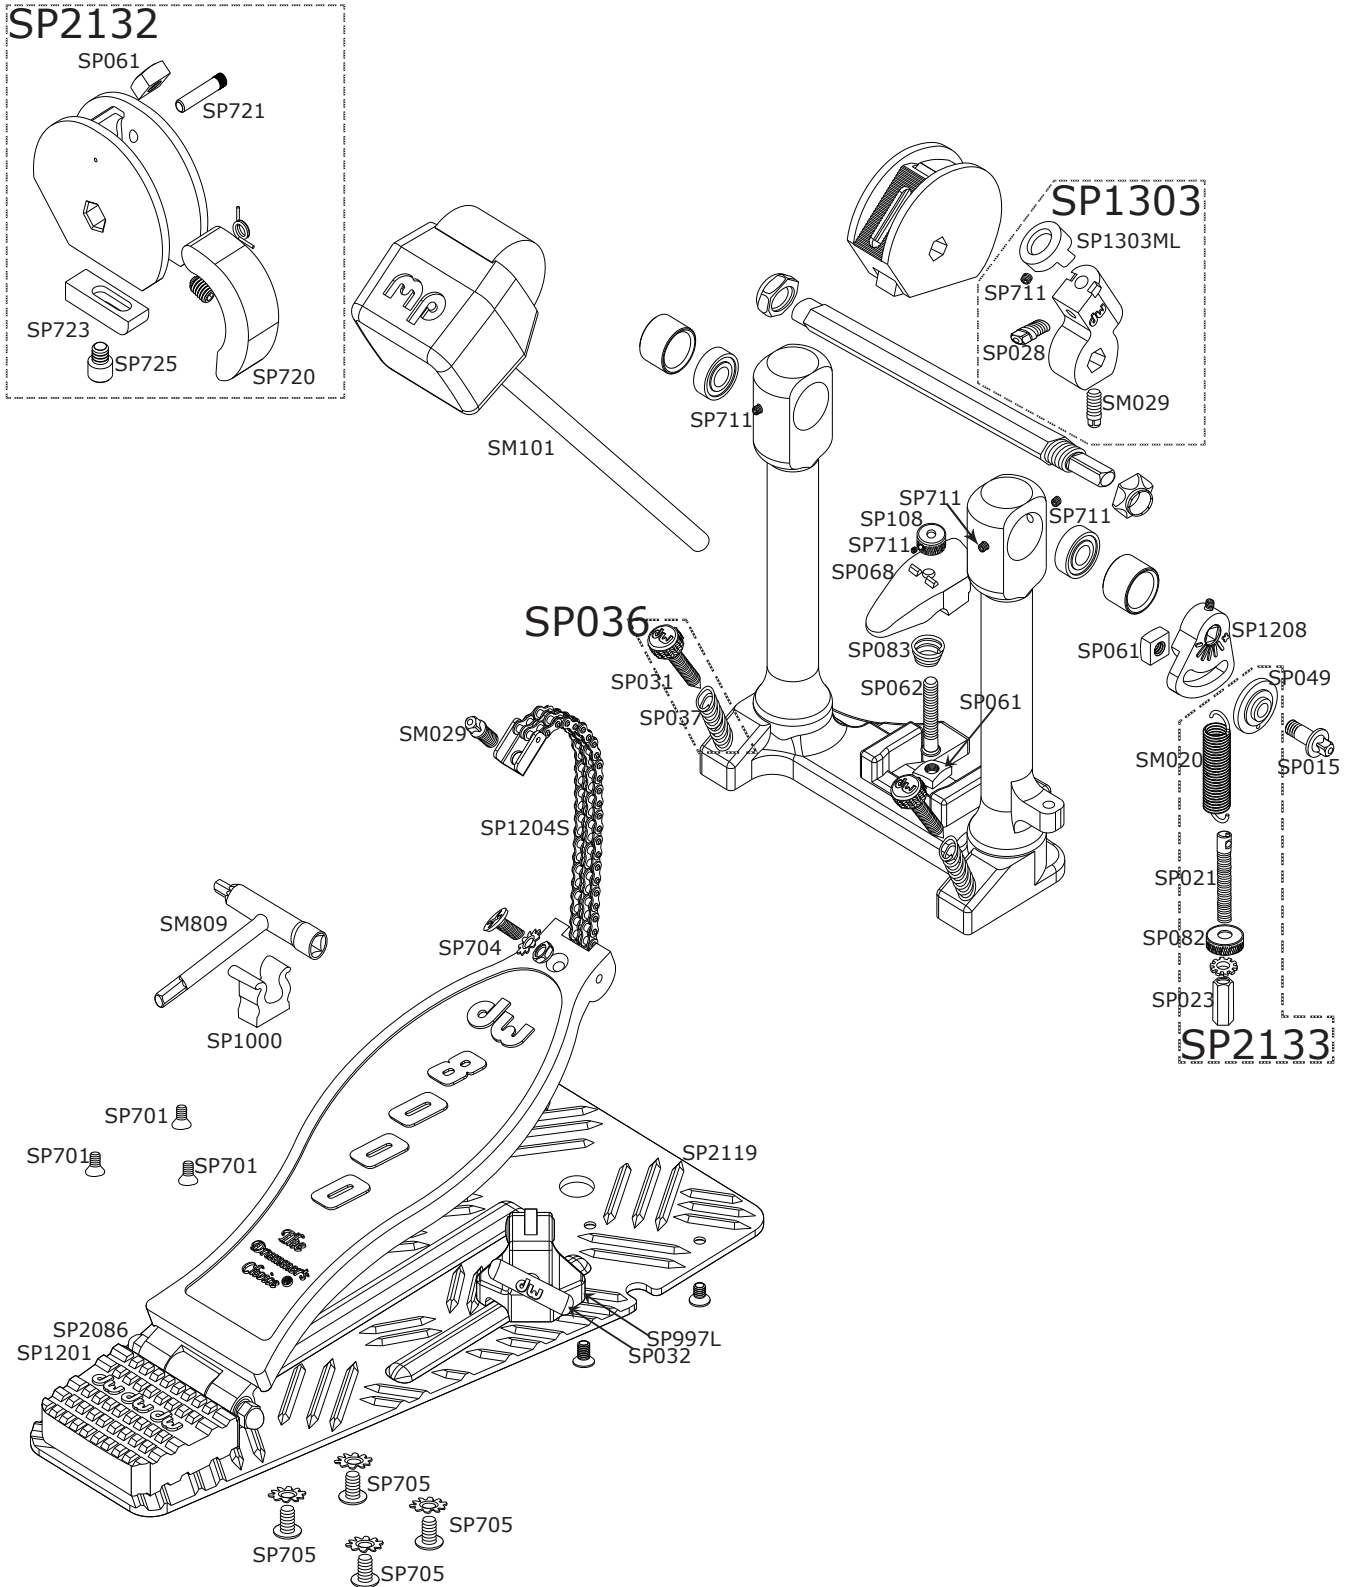

8000 DW Single Pedal

8000 DW Single Pedal

Part Number	Description
DWSP015	SQUARE HEAD SCREW FOR ROCKER HUB
DWSM020	SPRING W/FELT INSERT
DWSP021	10-32 X 1.95 SPRING SCREW
DWSP023	SPRING HEX LOCK NUT
DWSP028	1/4-20 X 9/16" DRUM KEY SCREW (4 PACK)
DWSM029	3/8" DRUM KEY SCREW (4 PACK)
DWSP031	KNURLED PEDAL SPUR
DWSP032	WING SCREW, TOE CLAMP BLOCK
DWSP036	PEDAL SPUR W/ 037 SPRING
DWSP037	SPUR COMPRESSION SPRING
DWSP049	ROCKER, UPPER, STEEL
DWSP061	1/4-20 SQUARE NUT
DWSP062	TOE CLAMP SCREW
DWSP068	TOE CLAMP
DWSP083	TOE CLAMP SPRING
DWSM101	STRAIGHT TWO-WAY BASS DRUM BEATER
DWSP108	1/4-20 KNURLED STEP NUT
DWSP701	BACK HEEL SCREW FOR PEDAL PLATE
DWSP704	SCREW, NUT AND WASHER FOR FOOTBOARD CHAIN
DWSP705	SCREW WITH WASHER FOR HINGE
DWSP711	10-24 X 1/4" SET SCREW
DWSP720	CAM ADJUSTER
DWSP721	PIN
DWSP723	SLIDE
DWSP725	1/4-20 X 5/16, SCREW
DWSM809	DRUM T-KEY, CLAMSHELL
DWSP1000	PLASTIC MOLDED PEDAL KEY CLIP W/ SCREW
DWSP1201	HEEL
DWSP1204S	CHAIN
DWSP1208	RIGHT SIDE SQUARE STROKE ADJ
DWSP1303	BEATER HUB W/MEMORY LOCK COMPLETE, BLACK
DWSP1303ML	BEATER HUB MEMORY LOCK W/8-32 SET SCREW
DWSP2086	BLACK HINGE
DWSP2119	BASE PLATE
DWSP2132	8000 PRIMARY CAM ASSEMBLY
DWSP2133	8000 PEDAL SPRING ASSEMBLY, BAGGED